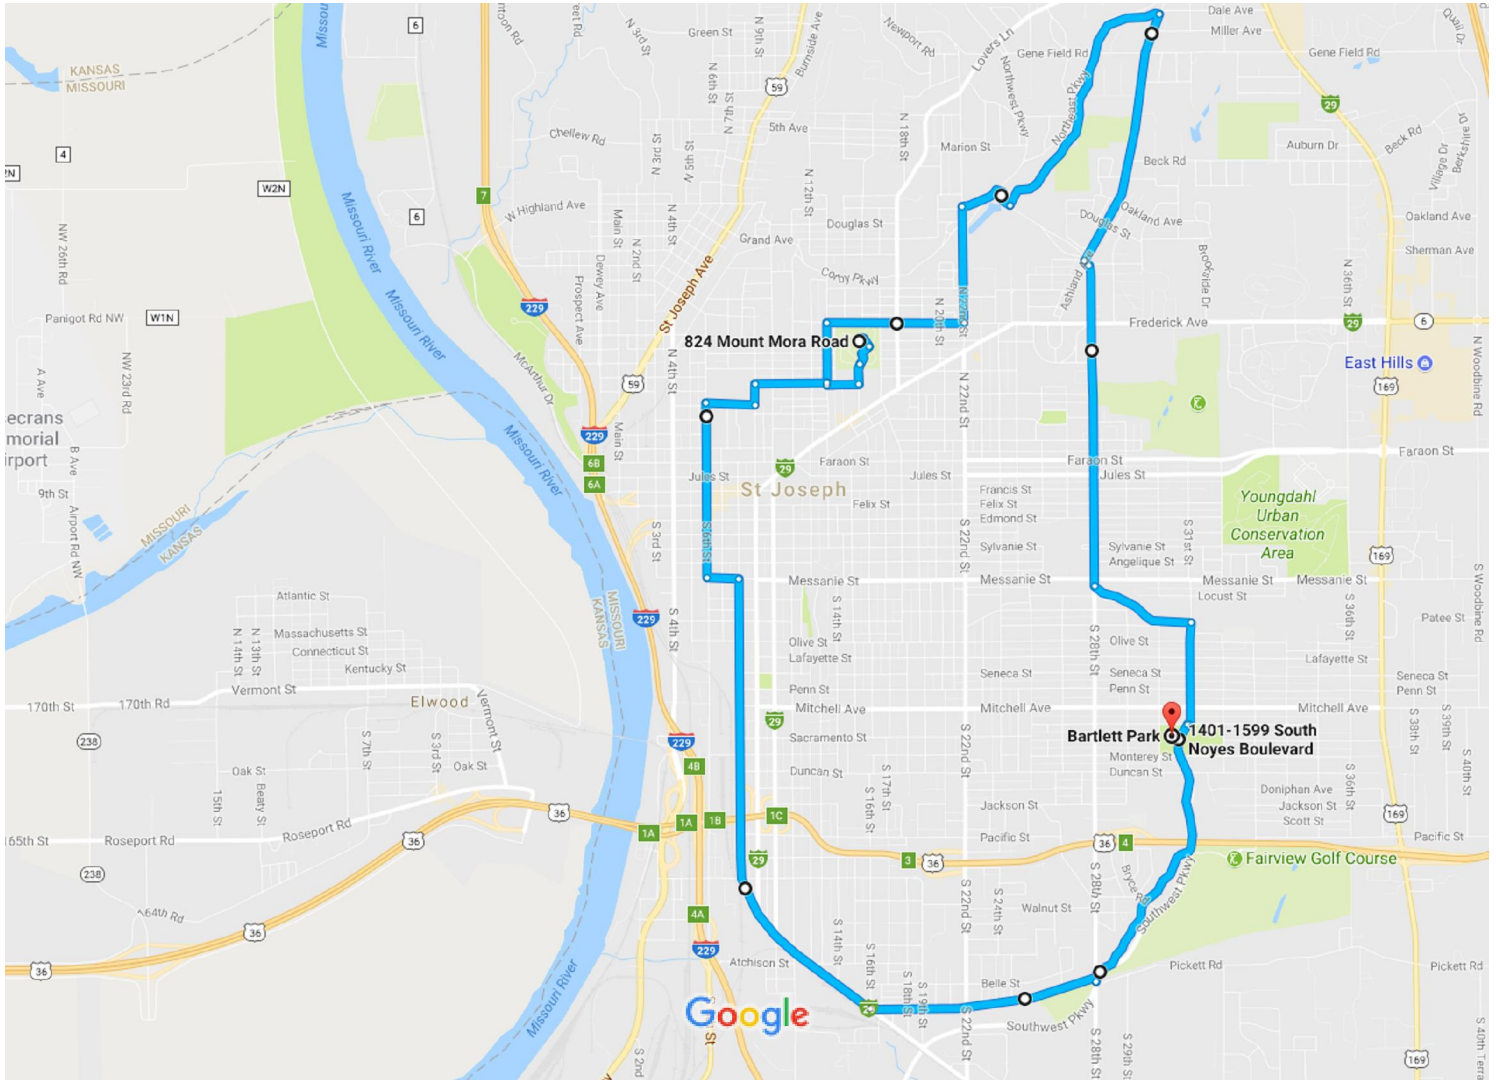

1401-1599 S Noyes Blvd, St Joseph, MO 64507 to Bartlett Park, Saint Joseph, MO

Eclipse Ride

Map data ©2017 Google United States 2000 ft

via S Noyes Blvd

↑ 502 ft · ↓ 502 ft

1 h 12 min

11.7 miles

1,043 ft

830 ft