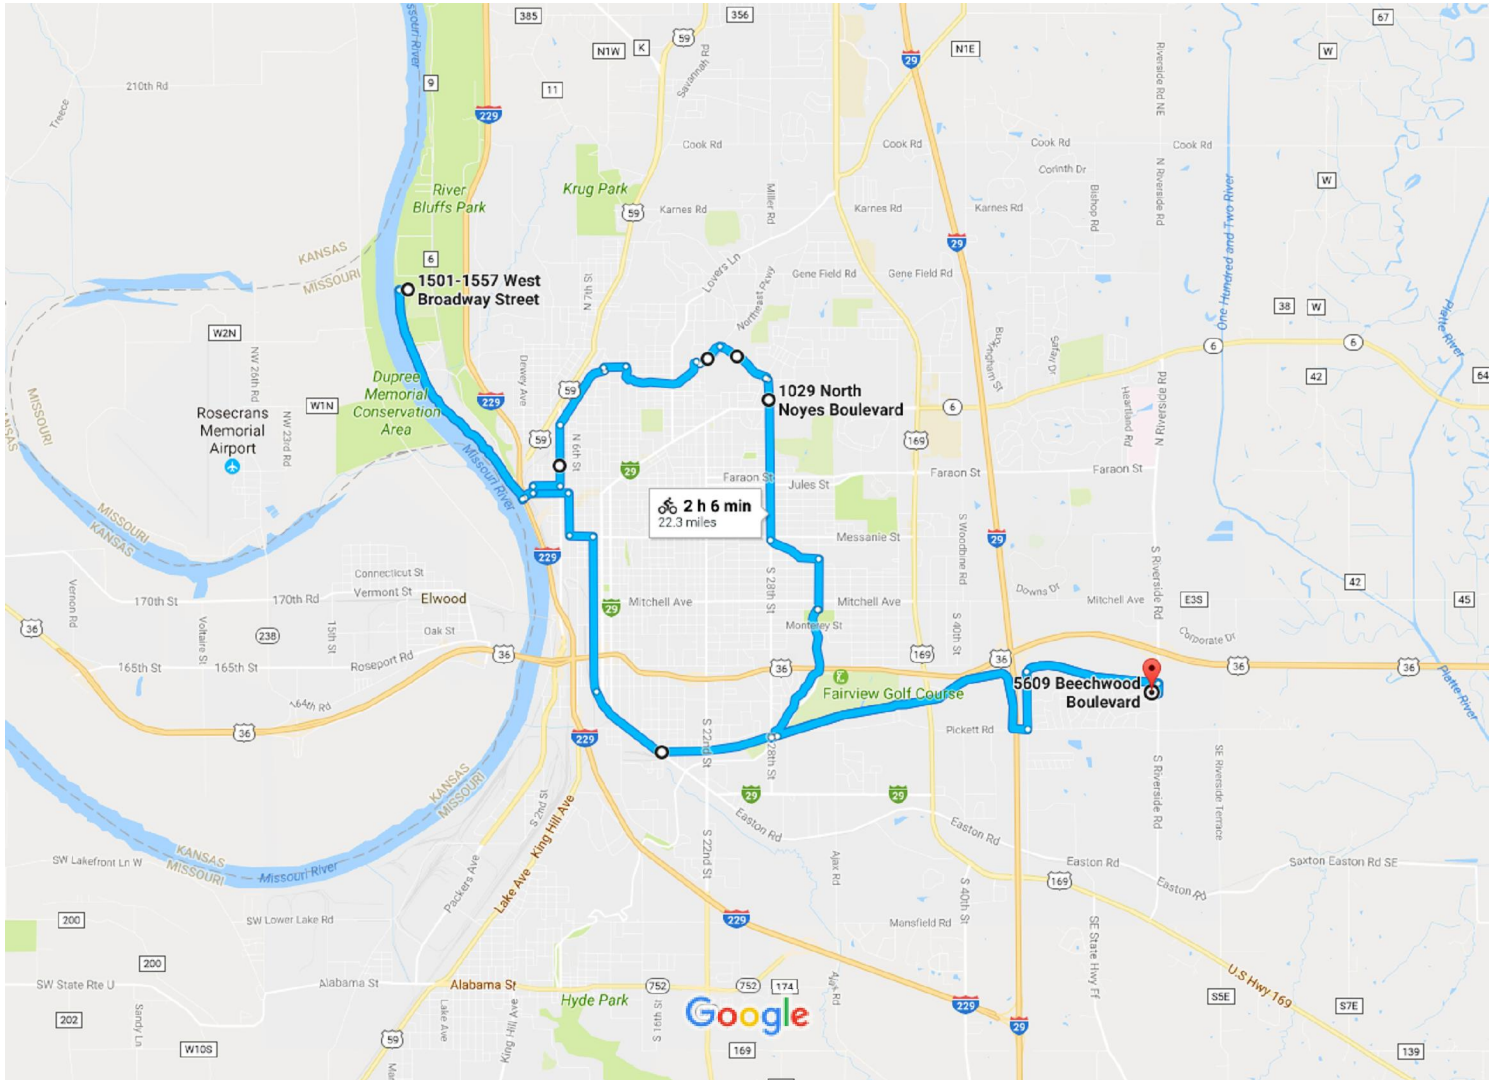

5609 Beechwood Blvd, St Joseph, MO 64503 to 5609 Beechwood Blvd, St Joseph, MO 64503 Bicycle 22.3 miles, 2 h 6 min

2017 Night Ride - Going clockwise

Map data ©2017 Google 1 mi

via S 8th St  
↑ 650 ft · ↓ 633 ft

2 h 6 min

22.3 miles

1,017 ft

814 ft